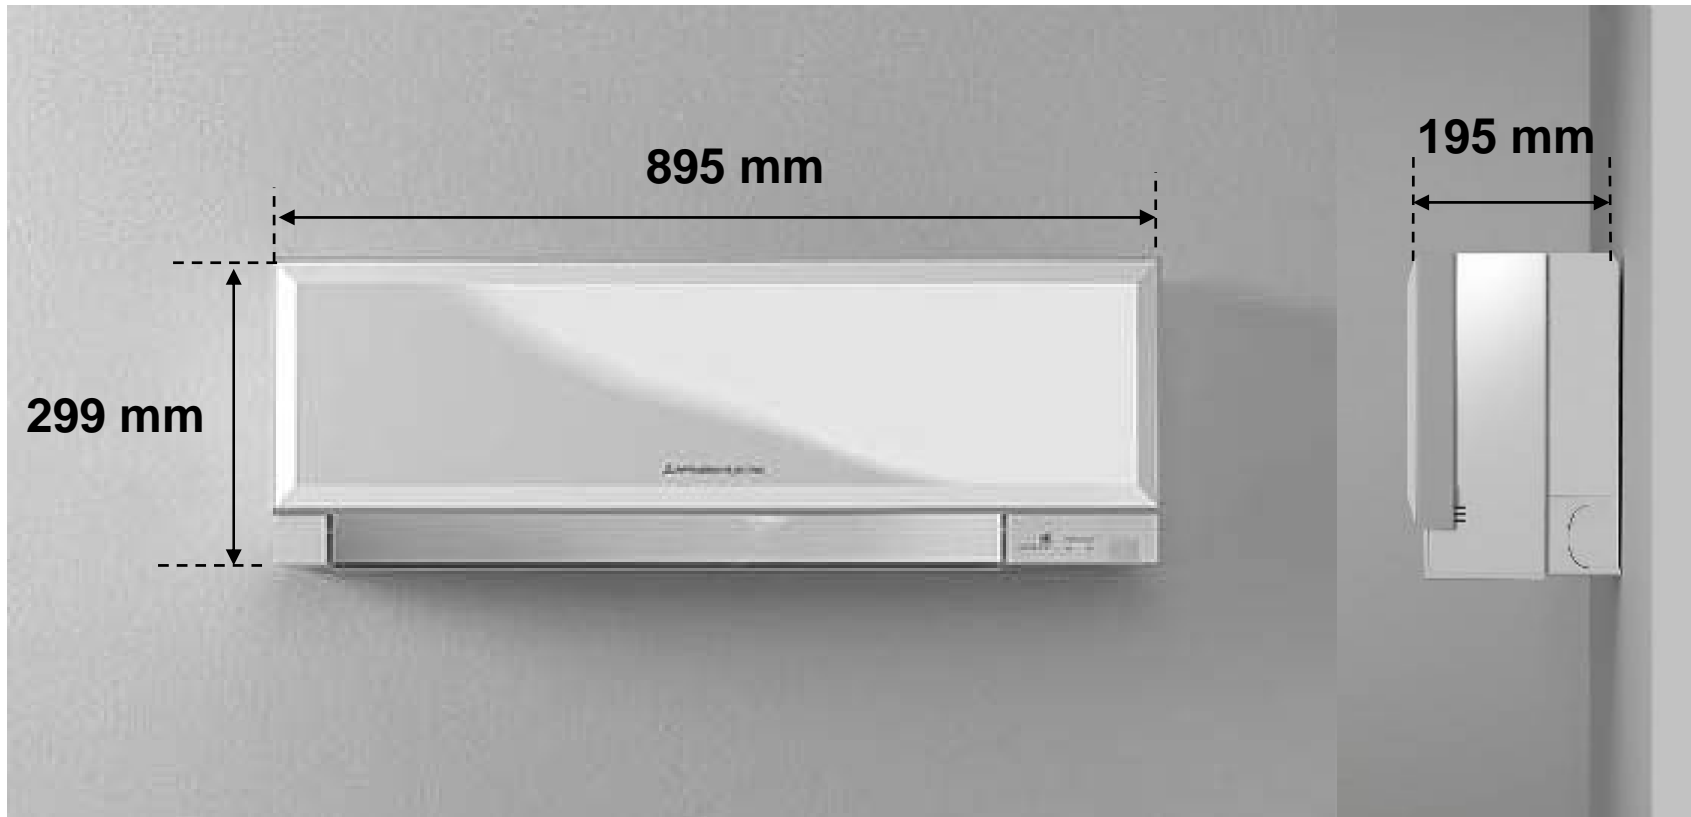

for cold region
for cold region

禪

KIRIGAMINE ZEN

- ZEN means **harmony**
- ZEN means **silence**
- ZEN means **wellness**

Elegant design.....

KIRIGAMINE ZEN

.....and compact dimension.

21 dB(A)