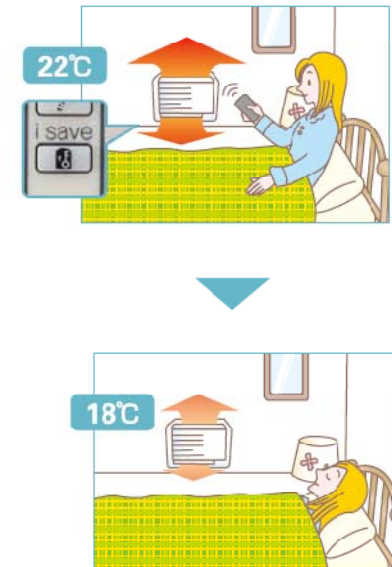

禪

KIRIGAMINE ZEN

Quiet running....

Nano-platinum filter as standard

Anti Allergy enzyme filter as optional

...and better air quality.

4 patterns weekly
timer

Fan Mode