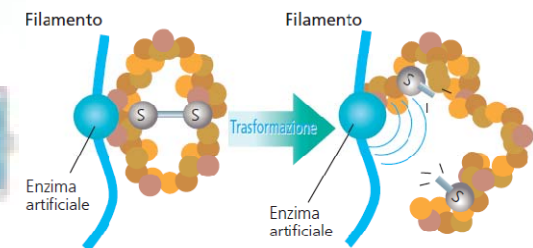

A new wind has arrived.

KIRIGAMINE ZEN

< Line Up >

KIRIGAMINE ZEN

MSZ-EF VEW (White)

MSZ-EF VEB (Black)

MSZ-EF VES (Silver)

Size	Indoor Unit	Outdoor Unit
22	MSZ-EF22VE(W-B-S)	Only MXZ
25	MSZ-EF25VE(W-B-S)	MUZ-EF25VE MUZ-EF25VEH
35	MSZ-EF35VE(W-B-S)	MUZ-EF35VE MUZ-EF35VEH
42	MSZ-EF42VE(W-B-S)	MUZ-EF42VE
50	MSZ-EF50VE(W-B-S)	MUZ-EF50VE

for cold region
for cold region

禪

KIRIGAMINE ZEN

- ZEN means **harmony**
- ZEN means **silence**
- ZEN means **wellness**

Elegant design.....

KIRIGAMINE ZEN

.....and compact dimension.

21 dB(A)

禪

KIRIGAMINE ZEN

Quiet running....

Nano-platinum filter as standard

Anti Allergy enzyme filter as optional

...and better air quality.

4 patterns weekly
timer

Fan Mode